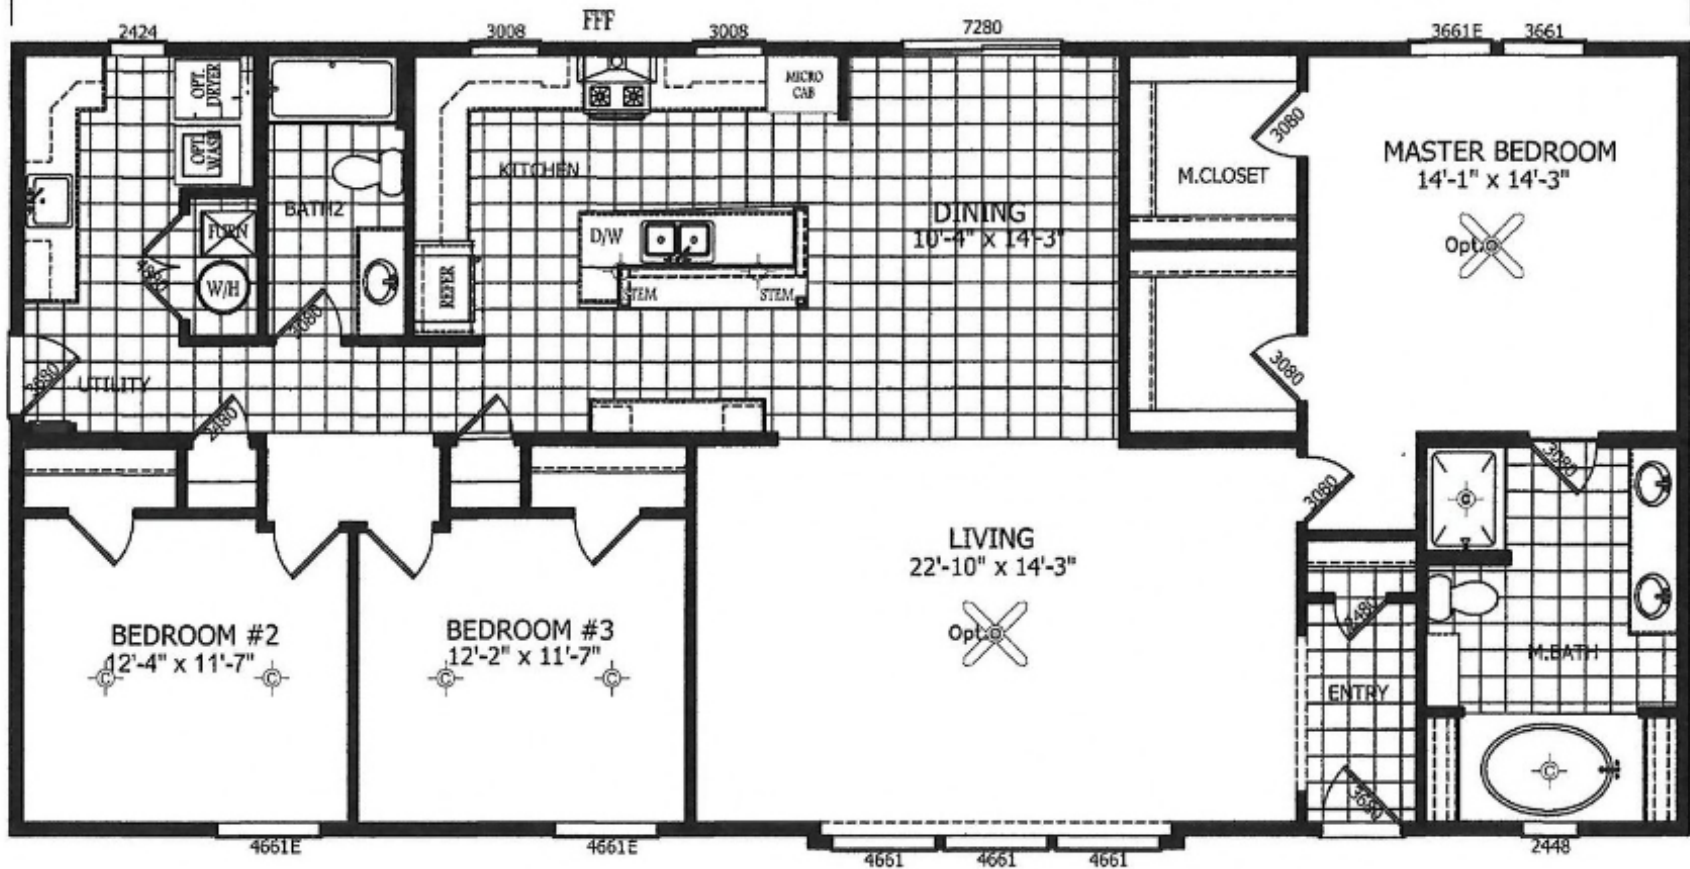

64'

WOOD BRIDGE

30'

5/8" ROCK CEILING

PVM3264-1 EAST SIDE HOMES
3 BEDROOM / 2 BATH

JH 03-26-18 Rev.