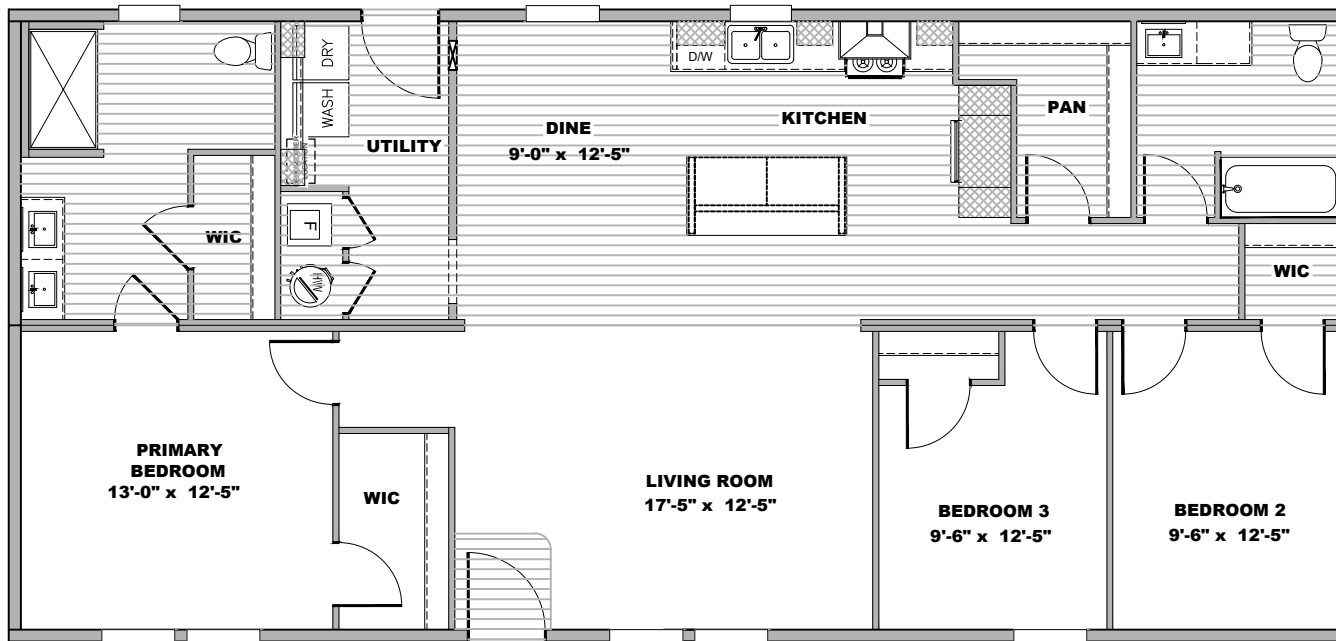

"Lean On Me" IND Exclusive

5 PIECE BATH OPT.

SGD OPT.

MIDNIGHT DOOR

DOUBLE LAV. OPT.

3RD DOOR OPT.

WINDOW OPT.