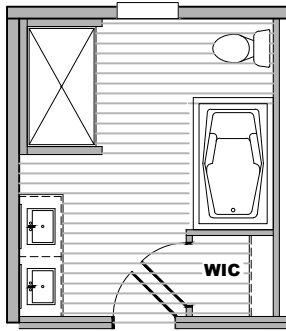

"Lean On Me" IND Exclusive

5 PIECE BATH OPT.

SGD OPT.

MIDNIGHT DOOR

DOUBLE LAV. OPT.

3RD DOOR OPT.

WINDOW OPT.